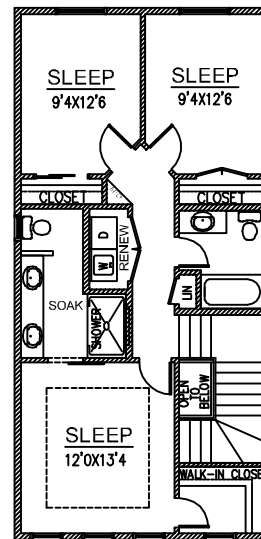

LOMBARD - MODERN

1578 sq. ft.

House Width 20'	Main Floor 830 sq.ft.	Bedrooms 4
Style Two Storey	Upper Floor 748 sq.ft.	Bathrooms 3

Main

Upper