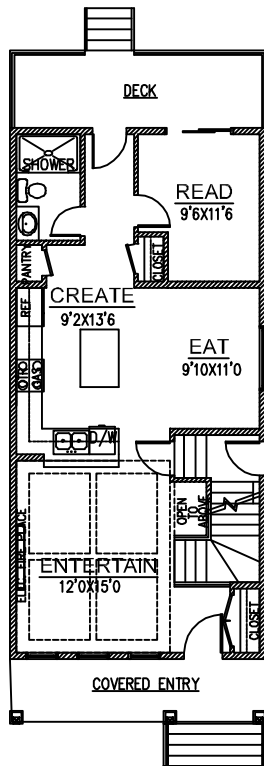

LOMBARD - MODERN

1578 sq. ft.

House Width 20'	Main Floor 830 sq.ft.	Bedrooms 4
Style Two Storey	Upper Floor 748 sq.ft.	Bathrooms 3

Main

Upper