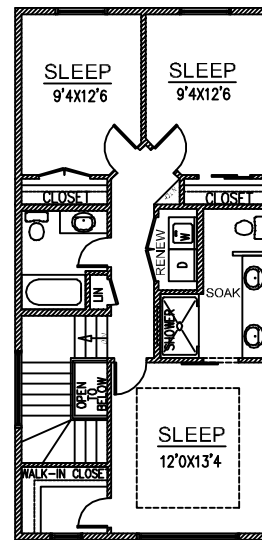

LOMBARD - CRAFTSMAN

1578 sq. ft.

House Width 20'	Main Floor 830 sq.ft.	Bedrooms 4
Style Two Storey	Upper Floor 748 sq.ft.	Bathrooms 3

Main

Upper