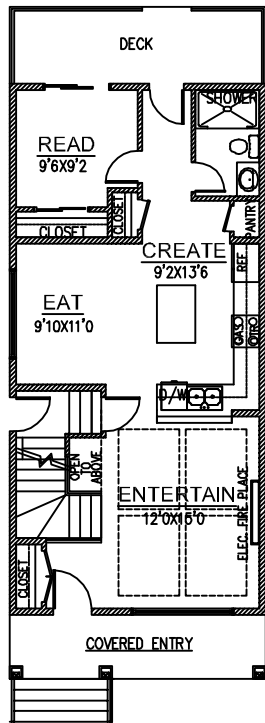

LOMBARD - CRAFTSMAN

1578 sq. ft.

House Width 20'	Main Floor 830 sq.ft.	Bedrooms 4
Style Two Storey	Upper Floor 748 sq.ft.	Bathrooms 3

Main

Upper